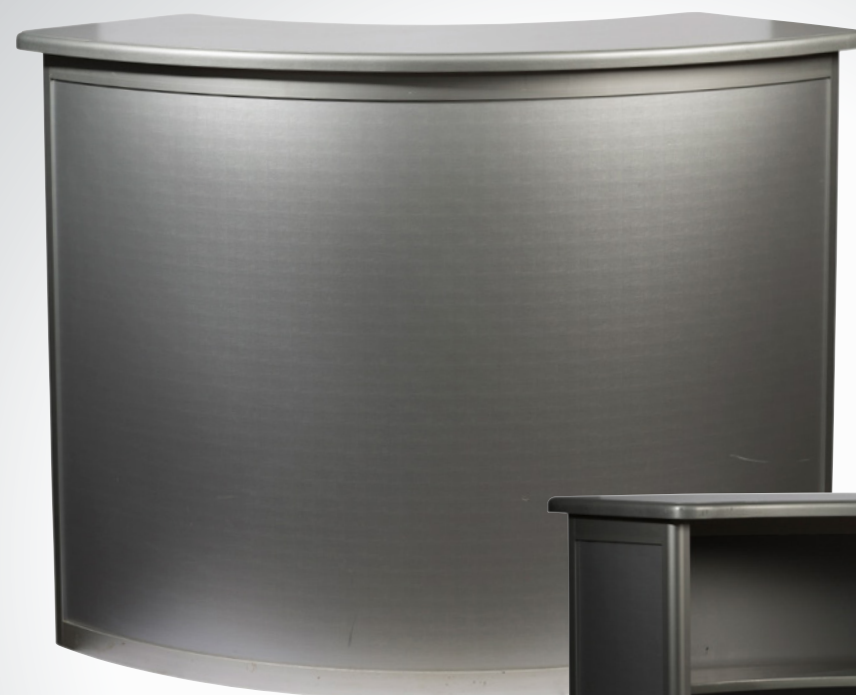

Color: Black and silver
Height: 107 cm
Diameter: 58 cm including table top.

Item#: 1505
**PODIUM
WITH CASEMENT**

Color: Black
Height: 90 cm
Length: 200 cm
Width: 100 cm

Note: Also available in 50 cm width.

Item#: 1534
DESK WITH SHELF

Color: White
Height: 90 cm
Width: 108 cm
Length: 55 cm

Note: It is possible to have your logo etc. printed on the front of the desk. Contact Øksnehallen for specs.

Item#: 1533
**CURVED DESK
WITH SHELF**

Color: Black with aluminium edges
Height: 105 cm
Width: 105 cm
Length: 45 cm inside curve

Note: It is possible to have your logo etc. printed on the front of the desk. Contact Øksnehallen for specs.

Item#: 1531
DEMO BAR

Color: Black
Height: 107 cm
Width: 150 cm
Length: 45 cm inside curve

Item#: 1530
DEMO BAR

Color: Silver
Height: 107 cm
Width: 150 cm
Length: 45 cm inside curve

Item#: 1532
**CURVED DESK
WITH SHELF**

Color: Silver with aluminium edges
Height: 105 cm
Width: 105 cm
Length: 45 cm inside curve