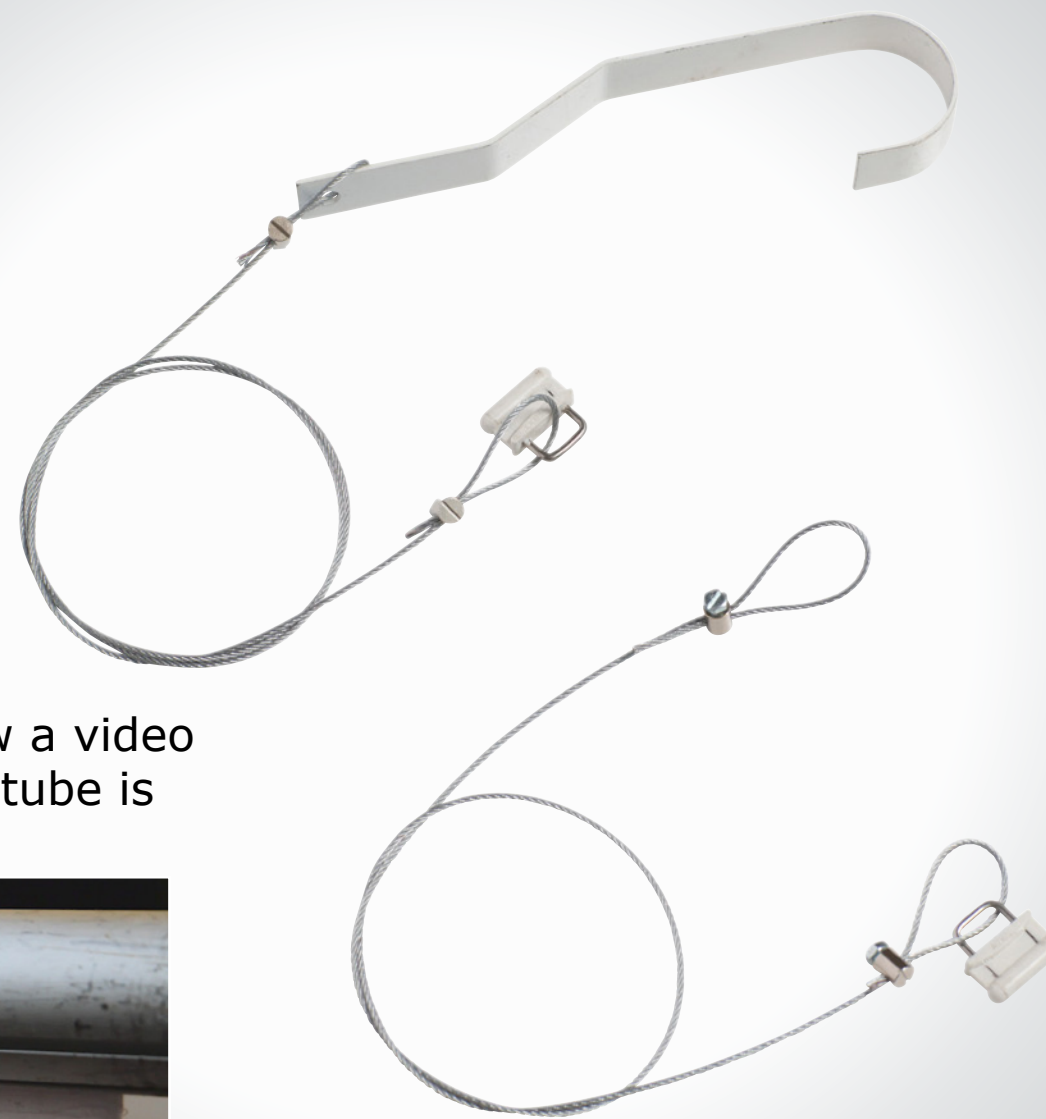

Item#: 1100
WIRE
Length: 200 cm
Width: 2 mm

Note: Click to view a video
of how the profile tube is
installed.

Item#: 1501
CAFÉ TABLE
Color: Black or white
cover Height: 110 cm
Diameter 70 cm

Item#: 1501
CAFÉ TABLE

Color: White
Height: 110 cm
Diameter 70 cm

Note: Comes with white
tablecloth.

Item#: 1508
**SMALL
COFFEE TABLE**

Color: White
Height: 45 cm
Width: 55 cm
Length: 55 cm

Item#: 1500
**LOW
CAFÉ TABLE**

Color: White Height: 73
cm Diameter: 70 cm