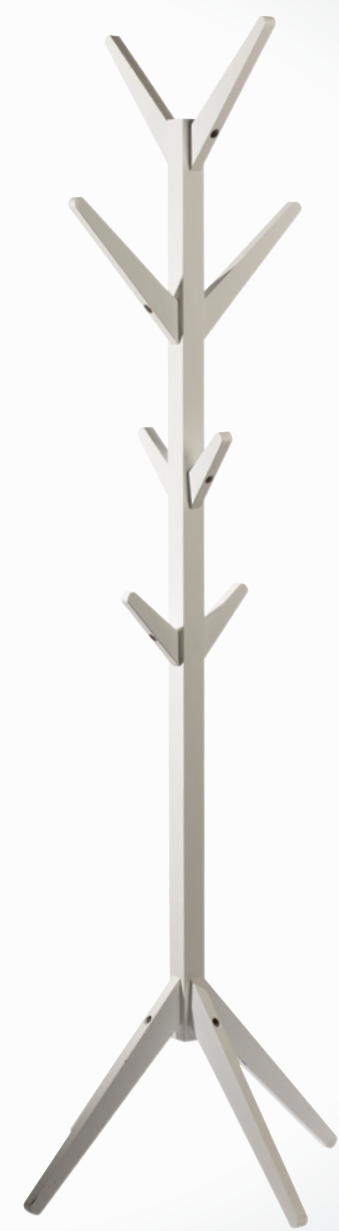

Item#: 1100
WIRE
Length: 200 cm
Width: 2 mm

Note: Click to view a video
of how the profile tube is
installed.

Item#: 1501
CAFÉ TABLE
Color: Black or white
cover Height: 110 cm
Diameter 70 cm

Item#: 1501
CAFÉ TABLE

Color: White
Height: 110 cm
Diameter 70 cm

Note: Comes with white
tablecloth.

Item#: 1508
**SMALL
COFFEE TABLE**

Color: White
Height: 45 cm
Width: 55 cm
Length: 55 cm

Item#: 1500
**LOW
CAFÉ TABLE**

Color: White Height: 73
cm Diameter: 70 cm

Item#: 1546

PODIUM SHELVES

Color: White.
Height: 75 cm, 60 cm, 50 cm
Diameter: 45 cm, 40 cm, 35 cm

Item#: 1542

LOCKER TABLE

Color: Black. Height: 100 cm
Width: 105 cm
Length: 40 cm

Note: With lockable sliding doors, shelf and wheels.

Item#: 1543

SHELVES

Color: Black Height: 166 cm
Width: 100 cm
Length: 28 cm

Note: 5 shelves.

Item#: 1509

CUBE

Color: White
Height: 50 cm
Width: 60 cm
Length: 60 cm

Item#: 1540
COAT STAND